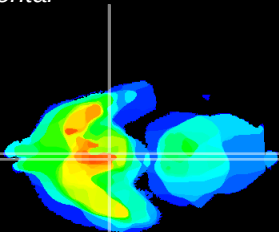

Coronal

Sagittal-R

Sagittal-L

ViBrism: CX02789
Horizontal

Arc