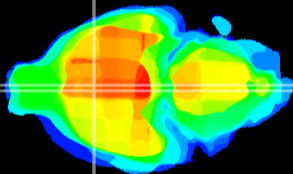

Coronal

Sagittal-R

Sagittal-L

ViBrism: CX02789
Horizontal

MPA