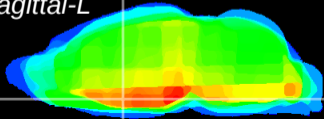

Coronal

Sagittal-R

Sagittal-L

ViBrism: CX02789
Horizontal

MPA