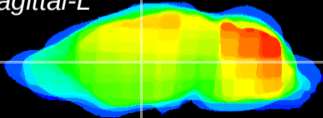

Coronal

Sagittal-R

Sagittal-L

ViBrism: CX02791
Horizontal

VA/VL