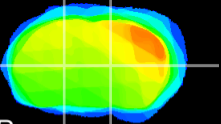

Coronal

Sagittal-R

Sagittal-L

ViBrism: CX02791
Horizontal

VA/VL