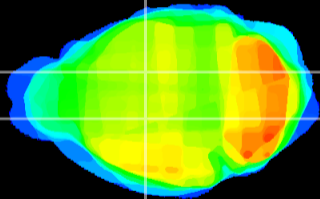

Coronal

Sagittal-R

Sagittal-L

ViBrism: CX02791
Horizontal

VA/VL