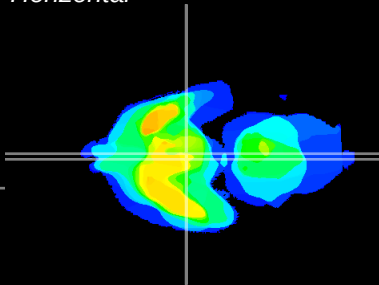

Coronal

Sagittal-R

Sagittal-L

ViBrism: CX02797
Horizontal

Arc