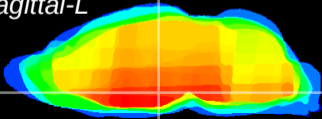

Coronal

Sagittal-R

Sagittal-L

ViBrism: CX02798
Horizontal

DM