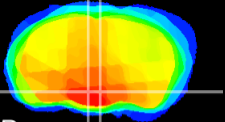

Coronal

Sagittal-R

Sagittal-L

ViBrism: CX02798
Horizontal

DM