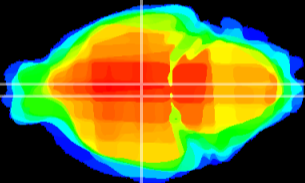

Coronal

Sagittal-R

Sagittal-L

ViBrism: CX02798
Horizontal

DM