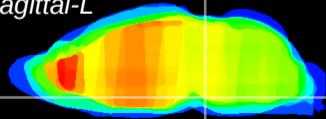

Coronal

Sagittal-R

Sagittal-L

ViBrism: CX02800
Horizontal

Pn