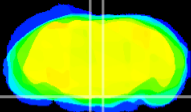

Coronal

Sagittal-R

Sagittal-L

ViBrism: CX02800
Horizontal

Pn