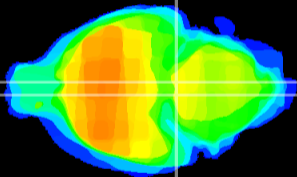

Coronal

Sagittal-R

Sagittal-L

ViBrism: CX02800
Horizontal

Pn