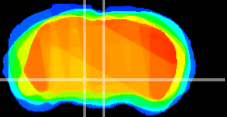

Coronal

Sagittal-R

Sagittal-L

ViBrism: CX02801
Horizontal

VTA