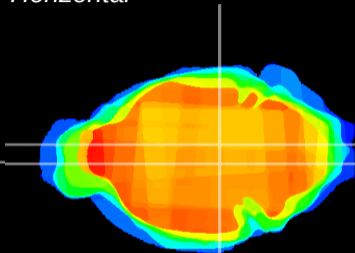

Coronal

Sagittal-R

Sagittal-L

ViBrism: CX02801
Horizontal

VTA