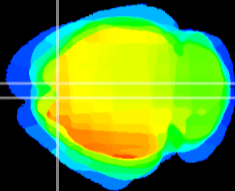

Coronal

Sagittal-R

Sagittal-L

ViBriSM: CX02802
Horizontal

Cx motor