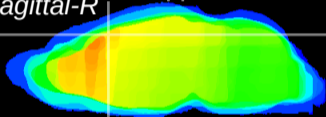

Coronal

Sagittal-R

Sagittal-L

ViBriSM: CX02802
Horizontal

Cx motor