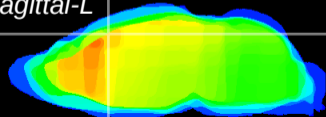

Coronal

Sagittal-R

Sagittal-L

ViBriSM: CX02802
Horizontal

Cx motor