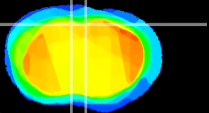

Coronal

Sagittal-R

Sagittal-L

ViBriSM: CX02802
Horizontal

Cx motor