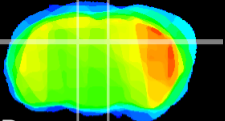

Coronal

Sagittal-R

Sagittal-L

ViBrism: CX02805
Horizontal

DG