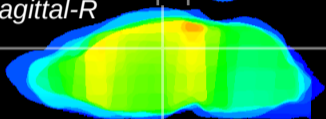

Coronal

Sagittal-R

Sagittal-L

ViBrism: CX02805
Horizontal

DG