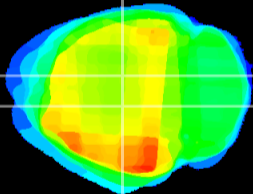

Coronal

Sagittal-R

Sagittal-L

ViBrism: CX02805
Horizontal

DG