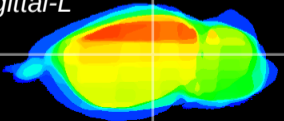

Coronal

Sagittal-R

Sagittal-L

ViBrism: CX02808
Horizontal

LG