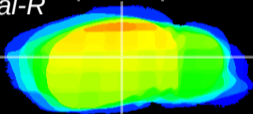

Coronal

Sagittal-R

Sagittal-L

ViBrism: CX02808
Horizontal

LG