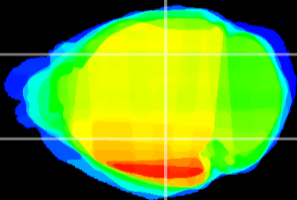

Coronal

Sagittal-R

Sagittal-L

ViBrism: CX02808
Horizontal

LG