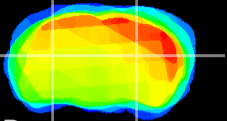

Coronal

Sagittal-R

Sagittal-L

ViBrism: CX02808
Horizontal

LG