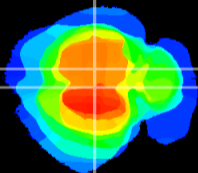

Coronal

Sagittal-R

Sagittal-L

ViBrism: CX02808
Horizontal

RS