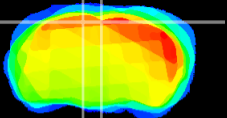

Coronal

Sagittal-R

Sagittal-L

ViBrism: CX02808
Horizontal

RS