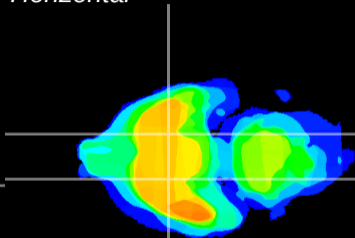

Coronal

Sagittal-R

Sagittal-L

ViBrisM: CX02810
Horizontal

S0