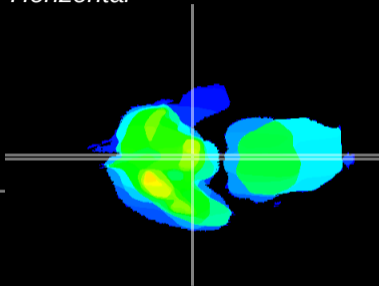

Coronal

Sagittal-R

Sagittal-L

ViBrism: CX02811
Horizontal

ME