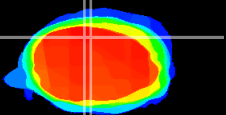

Coronal

Sagittal-R

Sagittal-L

ViBrism: CX02812
Horizontal

Cb vermis