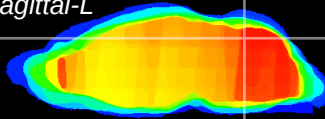

Coronal

Sagittal-R

Sagittal-L

ViBrism: CX02812
Horizontal

Cb vermis