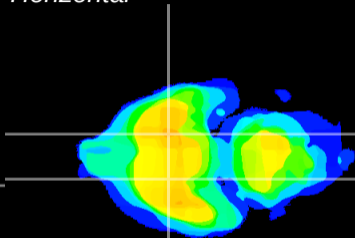

Coronal

Sagittal-R

Sagittal-L

ViBrism: CX02812
Horizontal

S0