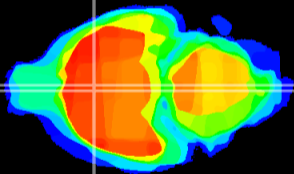

Coronal

Sagittal-R

Sagittal-L

ViBrism: CX02827  
Horizontal

MPA