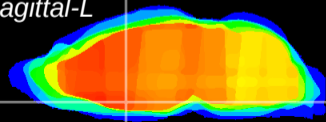

Coronal

Sagittal-R

Sagittal-L

ViBrism: CX02827  
Horizontal

MPA