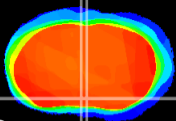

Coronal

Sagittal-R

Sagittal-L

ViBrism: CX02827  
Horizontal

MPA