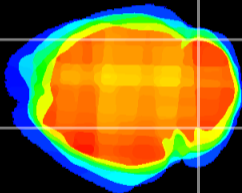

Coronal

Sagittal-R

Sagittal-L

ViBrism: CX02830
Horizontal

Cb lobe