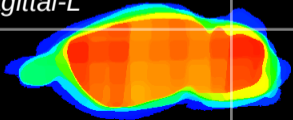

Coronal

Sagittal-R

Sagittal-L

ViBrism: CX02830
Horizontal

Cb lobe