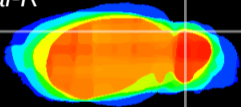

Coronal

Sagittal-R

Sagittal-L

ViBrism: CX02830
Horizontal

Cb lobe