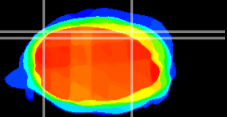

Coronal

Sagittal-R

Sagittal-L

ViBrism: CX02830
Horizontal

Cb lobe