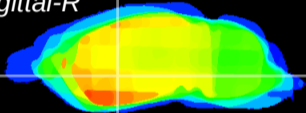

Coronal

Sagittal-R

Sagittal-L

ViBrism: CX02831
Horizontal

GP