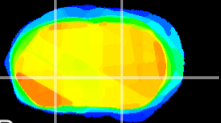

Coronal

Sagittal-R

Sagittal-L

ViBrism: CX02831
Horizontal

GP