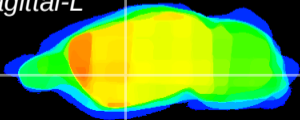

Coronal

Sagittal-R

Sagittal-L

ViBrism: CX02831
Horizontal

GP