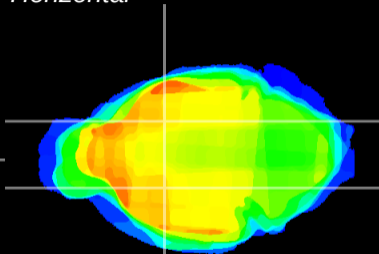

Coronal

Sagittal-R

Sagittal-L

ViBrism: CX02831
Horizontal

GP