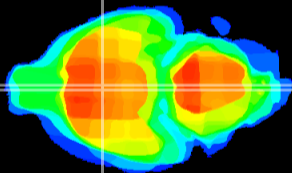

Coronal

Sagittal-R

Sagittal-L

ViBrism: CX02834
Horizontal

SPa ventral