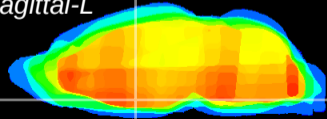

Coronal

Sagittal-R

Sagittal-L

ViBrism: CX02834
Horizontal

SPa ventral