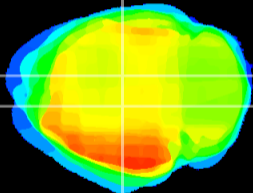

Coronal

Sagittal-R

Sagittal-L

ViBrism: CX02837
Horizontal

DG