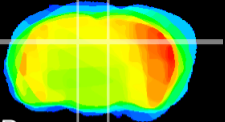

Coronal

Sagittal-R

Sagittal-L

ViBrism: CX02837
Horizontal

DG