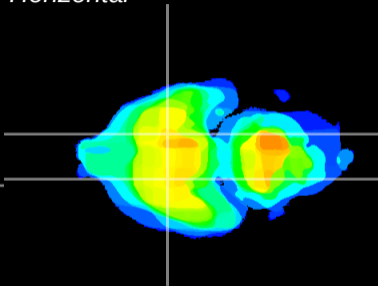

Coronal

Sagittal-R

Sagittal-L

ViBrism: CX02838
Horizontal

S0