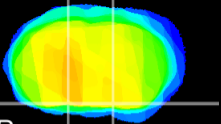

Coronal

Sagittal-R

Sagittal-L

ViBrism: CX02838
Horizontal

S0