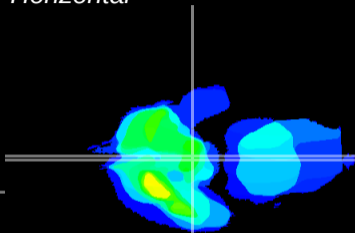

Coronal

Sagittal-R

Sagittal-L

ViBrism: CX02844
Horizontal

ME