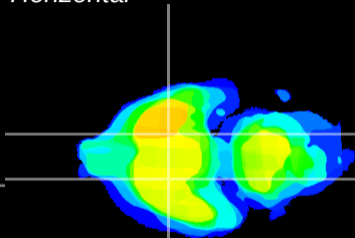

Coronal

Sagittal-R

Sagittal-L

ViBrism: CX02844
Horizontal

S0