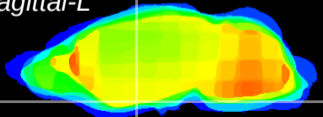

Coronal

Sagittal-R

Sagittal-L

ViBrism: CX02844
Horizontal

S0