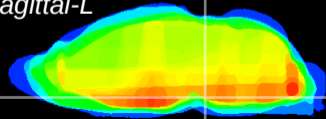

Coronal

Sagittal-R

Sagittal-L

ViBrism: CX02848
Horizontal

Pn