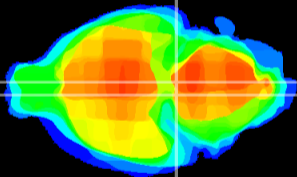

Coronal

Sagittal-R

Sagittal-L

ViBrism: CX02848
Horizontal

Pn