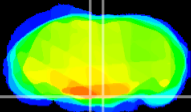

Coronal

Sagittal-R

Sagittal-L

ViBrism: CX02848
Horizontal

Pn