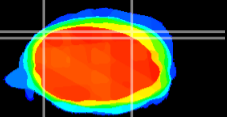

Coronal

Sagittal-R

Sagittal-L

ViBrism: CX02849
Horizontal

Cb lobe