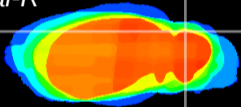

Coronal

Sagittal-R

Sagittal-L

ViBrism: CX02849
Horizontal

Cb lobe