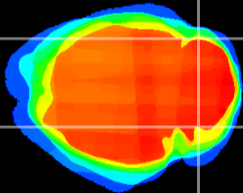

Coronal

Sagittal-R

Sagittal-L

ViBrism: CX02849
Horizontal

Cb lobe