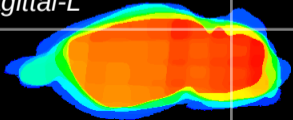

Coronal

Sagittal-R

Sagittal-L

ViBrism: CX02849
Horizontal

Cb lobe