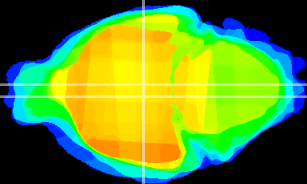

Coronal

Sagittal-R

Sagittal-L

ViBrism: CX02854
Horizontal

DM