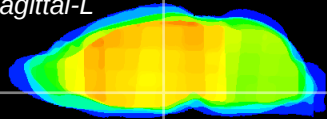

Coronal

Sagittal-R

Sagittal-L

ViBrism: CX02854
Horizontal

DM