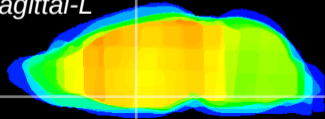

Coronal

Sagittal-R

Sagittal-L

ViBriSm: CX02854  
Horizontal

SPa dorsal