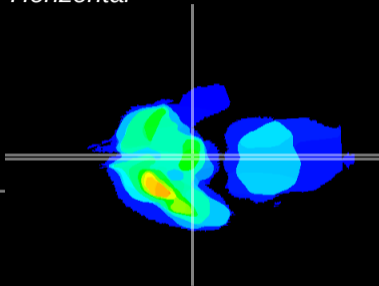

Coronal

Sagittal-R

Sagittal-L

ViBrism: CX02864
Horizontal

ME