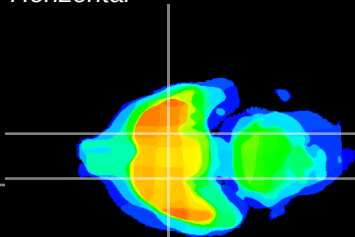

Coronal

Sagittal-R

Sagittal-L

ViBrism: CX02865
Horizontal

S0