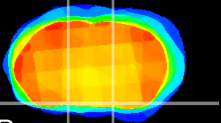

Coronal

Sagittal-R

Sagittal-L

ViBrism: CX02865
Horizontal

S0