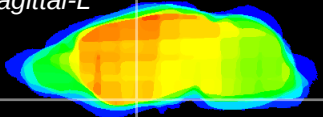

Coronal

Sagittal-R

Sagittal-L

ViBrism: CX02865
Horizontal

S0