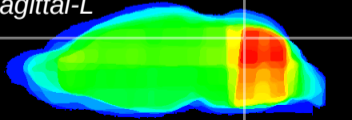

Coronal

Sagittal-R

Sagittal-L

ViBrism: CX02867
Horizontal

Cb vermis