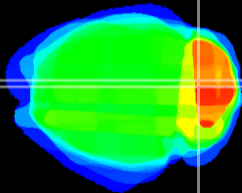

Coronal

Sagittal-R

Sagittal-L

ViBrism: CX02867
Horizontal

Cb vermis