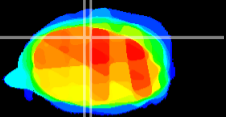

Coronal

Sagittal-R

Sagittal-L

ViBrism: CX02867
Horizontal

Cb vermis