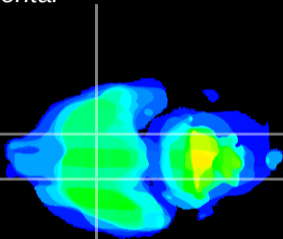

Coronal

Sagittal-R

Sagittal-L

ViBrisM: CX02867
Horizontal

S0