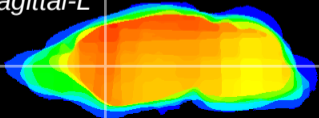

Coronal

Sagittal-R

Sagittal-L

ViBris: CX02868
Horizontal

CPU medial