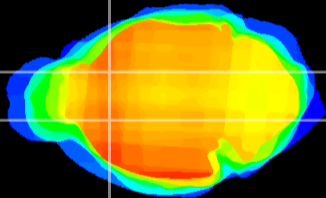

Coronal

Sagittal-R

Sagittal-L

ViBris: CX02868
Horizontal

CPU medial