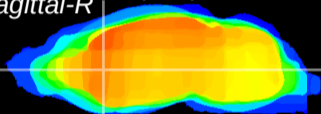

Coronal

Sagittal-R

Sagittal-L

ViBris: CX02868
Horizontal

CPU medial