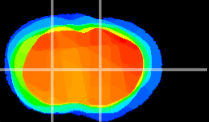

Coronal

Sagittal-R

Sagittal-L

ViBris: CX02868
Horizontal

CPU medial