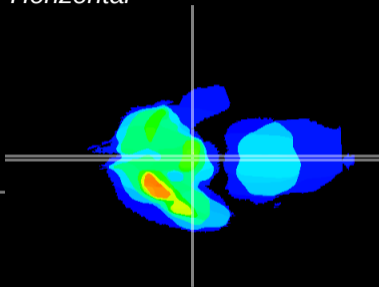

Coronal

Sagittal-R

Sagittal-L

ViBrism: CX02875
Horizontal

ME