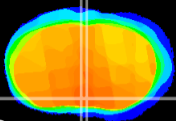

Coronal

Sagittal-R

Sagittal-L

ViBriSM: CX02875
Horizontal

MPA