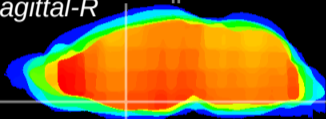

Coronal

Sagittal-R

Sagittal-L

ViBriSM: CX02875
Horizontal

MPA