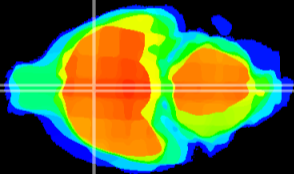

Coronal

Sagittal-R

Sagittal-L

ViBriSM: CX02875
Horizontal

MPA