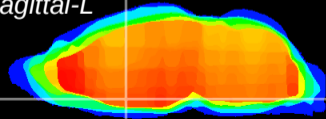

Coronal

Sagittal-R

Sagittal-L

ViBriSM: CX02875
Horizontal

MPA