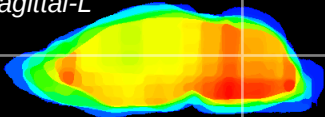

Coronal

Sagittal-R

Sagittal-L

ViBrism: CX02880
Horizontal

Cb nucleus