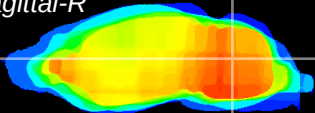

Coronal

Sagittal-R

Sagittal-L

ViBrism: CX02880
Horizontal

Cb nucleus