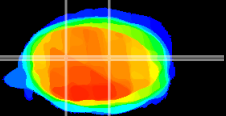

Coronal

Sagittal-R

Sagittal-L

ViBrism: CX02880
Horizontal

Cb nucleus