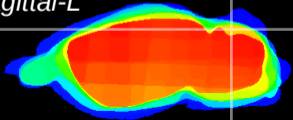

Coronal

Sagittal-R

Sagittal-L

ViBrism: CX02882
Horizontal

Cb lobe