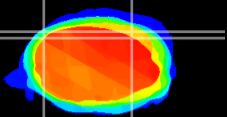

Coronal

Sagittal-R

Sagittal-L

ViBrism: CX02882
Horizontal

Cb lobe