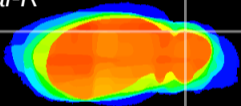

Coronal

Sagittal-R

Sagittal-L

ViBrism: CX02882
Horizontal

Cb lobe