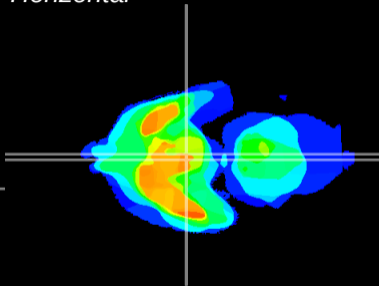

Coronal

Sagittal-R

Sagittal-L

ViBrism: CX02883
Horizontal

Arc