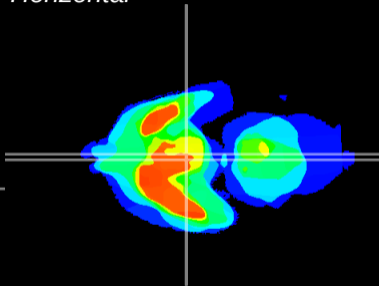

Coronal

Sagittal-R

Sagittal-L

ViBrism: CX02884
Horizontal

Arc