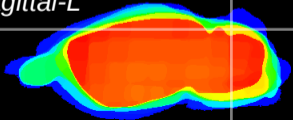

Coronal

Sagittal-R

Sagittal-L

ViBrism: CX02884
Horizontal

Cb lobe