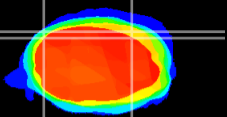

Coronal

Sagittal-R

Sagittal-L

ViBrism: CX02884
Horizontal

Cb lobe