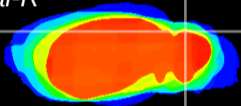

Coronal

Sagittal-R

Sagittal-L

ViBrism: CX02884
Horizontal

Cb lobe