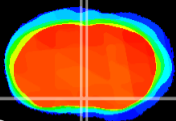

Coronal

Sagittal-R

Sagittal-L

ViBriSM: CX02884
Horizontal

MPA