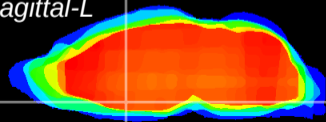

Coronal

Sagittal-R

Sagittal-L

ViBriSM: CX02884
Horizontal

MPA