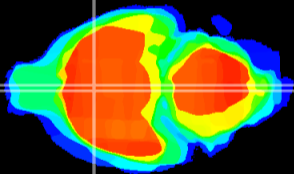

Coronal

Sagittal-R

Sagittal-L

ViBriSM: CX02884
Horizontal

MPA