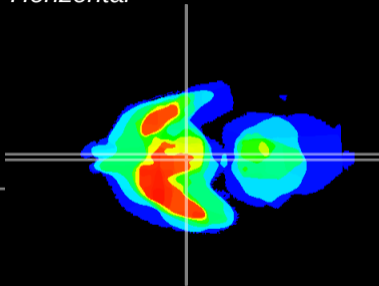

Coronal

Sagittal-R

Sagittal-L

ViBrism: CX02893
Horizontal

Arc