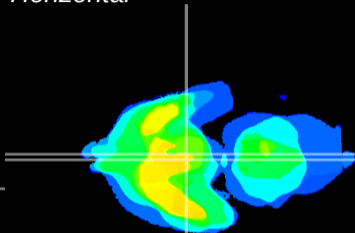

Coronal

Sagittal-R

Sagittal-L

ViBrism: CX02894
Horizontal

Arc