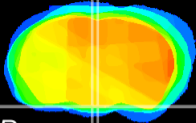

Coronal

Sagittal-R

Sagittal-L

ViBrism: CX02894
Horizontal

Arc