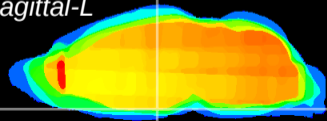

Coronal

Sagittal-R

Sagittal-L

ViBrism: CX02894
Horizontal

Arc