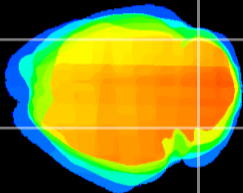

Coronal

Sagittal-R

Sagittal-L

ViBrism: CX02894
Horizontal

Cb lobe