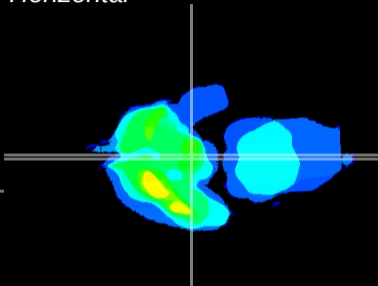

Coronal

Sagittal-R

Sagittal-L

ViBrism: CX02894
Horizontal

ME