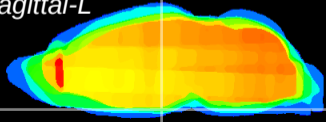

Coronal

Sagittal-R

Sagittal-L

ViBrism: CX02894
Horizontal

ME