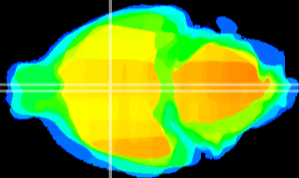

Coronal

Sagittal-R

Sagittal-L

ViBriSM: CX02894  
Horizontal

SPa dorsal