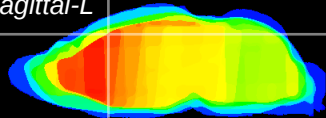

Coronal

Sagittal-R

Sagittal-L

ViBrism: CX02897
Horizontal

Cx motor