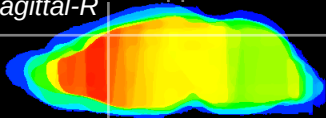

Coronal

Sagittal-R

Sagittal-L

ViBrism: CX02897
Horizontal

Cx motor