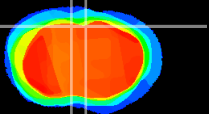

Coronal

Sagittal-R

Sagittal-L

ViBrism: CX02897
Horizontal

Cx motor