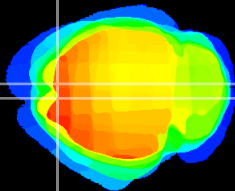

Coronal

Sagittal-R

Sagittal-L

ViBrism: CX02897
Horizontal

Cx motor