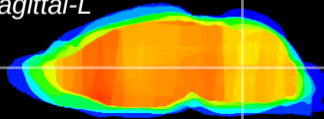

Coronal

Sagittal-R

Sagittal-L

ViBrism: CX02899
Horizontal

MVe