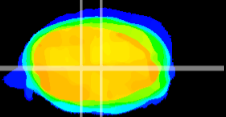

Coronal

Sagittal-R

Sagittal-L

ViBrism: CX02899
Horizontal

MVe