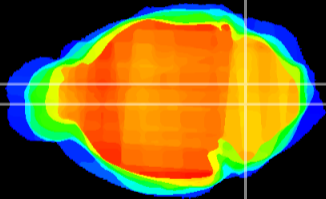

Coronal

Sagittal-R

Sagittal-L

ViBrism: CX02899
Horizontal

MVe