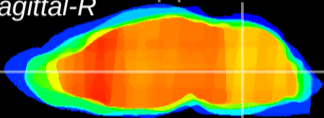

Coronal

Sagittal-R

Sagittal-L

ViBrism: CX02899
Horizontal

MVe