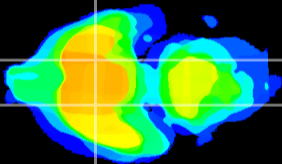

Coronal

Sagittal-R

Sagittal-L

ViBrisM: CX02903
Horizontal

S0