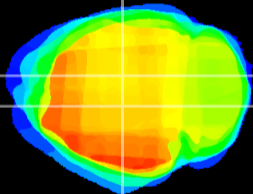

Coronal

Sagittal-R

Sagittal-L

ViBrism: CX02912
Horizontal

DG