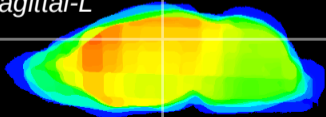

Coronal

Sagittal-R

Sagittal-L

ViBrism: CX02912
Horizontal

DG