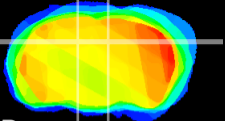

Coronal

Sagittal-R

Sagittal-L

ViBrism: CX02912
Horizontal

DG