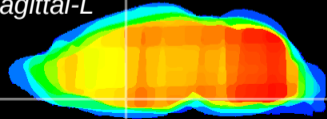

Coronal

Sagittal-R

Sagittal-L

ViBrism: CX02919
Horizontal

MPA