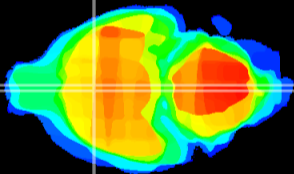

Coronal

Sagittal-R

Sagittal-L

ViBrism: CX02919
Horizontal

MPA